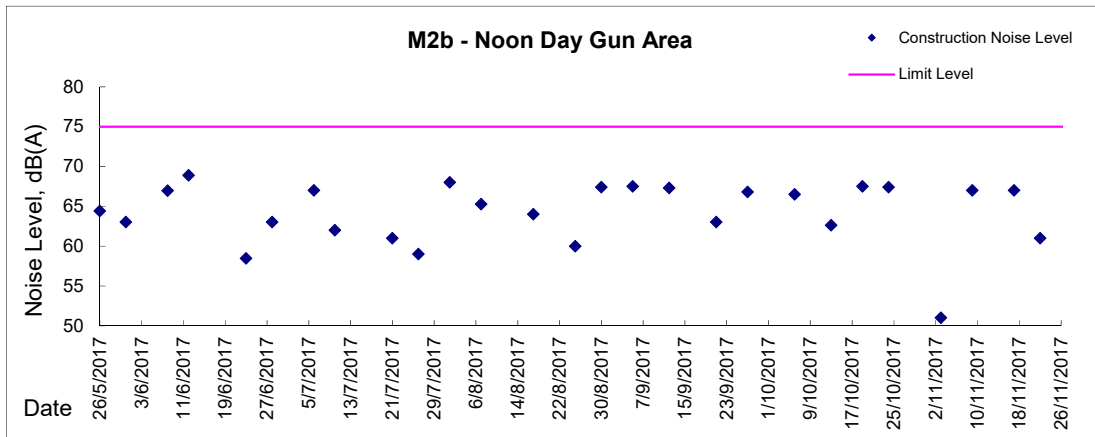

Graphic Presentation of Noise Monitoring Result

Day Time (0700 - 1900hrs on normal weekdays)

**Graphic Presentation of Noise Monitoring Result**

**Day Time (0700 - 1900hrs on normal weekdays)**