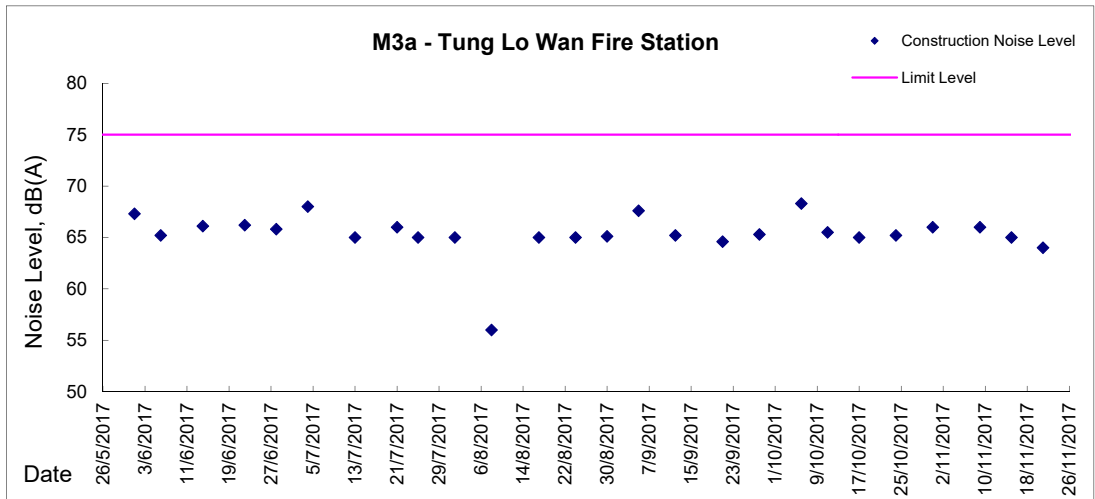

Graphic Presentation of Noise Monitoring Result

Day Time (0700 - 1900hrs on normal weekdays)

**Graphic Presentation of Noise Monitoring Result**

**Day Time (0700 - 1900hrs on normal weekdays)**