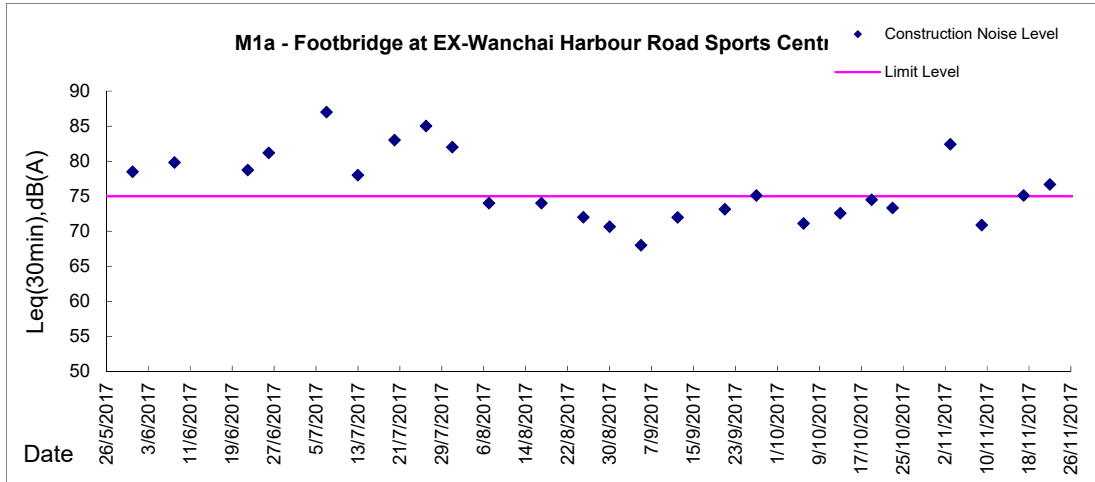

Graphic Presentation of Noise Monitoring Result

Day Time (0700 - 1900hrs on normal weekdays)

**Graphic Presentation of Noise Monitoring Result**

**Day Time (0700 - 1900hrs on normal weekdays)**